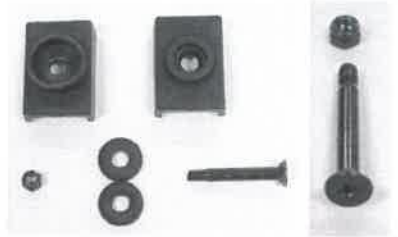

FSSHST10, 15, 20WH Festival 10, 15, 20 Instant

Top View

Bottom View

FSNBWB
Truss Block, Bolt,
Nut & 2 Washers

FSSHST-P
Perimeter & Center Truss Bar
56 5/8"x7/8"x3/8"

FSSHST-PY-H
Corner Leg Cap

FSSHST-PY-U
Center Leg Cap (10x20 Only)

FSSHST-PY-E
Truss Connector

FSSHST-B
Upper Leg
59 7/8"x1 1/8"x1 1/8"

FSSHST-PY-F
Leg Slider

FSSHST-PY-R
Center Leg Slider (10x20 Only)

FSSHST-PY-G
Leg Height Adjuster

FSPBOLT-PY

Bolt for Truss Bars at Leg Slider Fittings, Center Peak Fittings and Truss Connector Fittings.

FSSHST-O
Peak Pole Cap

FSSHST-L
Upper Center Peak
Truss Connector

FSSHST-J
Lower Center
Peak Pole Connector

FSSHST-A
Upper Peak Pole
43 1/4"x3/4"x3/4"

FSSHST-K
Lower Peak Pole
31 1/2"x7/8"x7/8"

FSSHST-C
Lower Leg
44 3/4"x1"x1"

FSSHST-I
Foot Pad

FSSHST-B
Upper Leg
59 7/8"x1 1/8"x1 1/8"