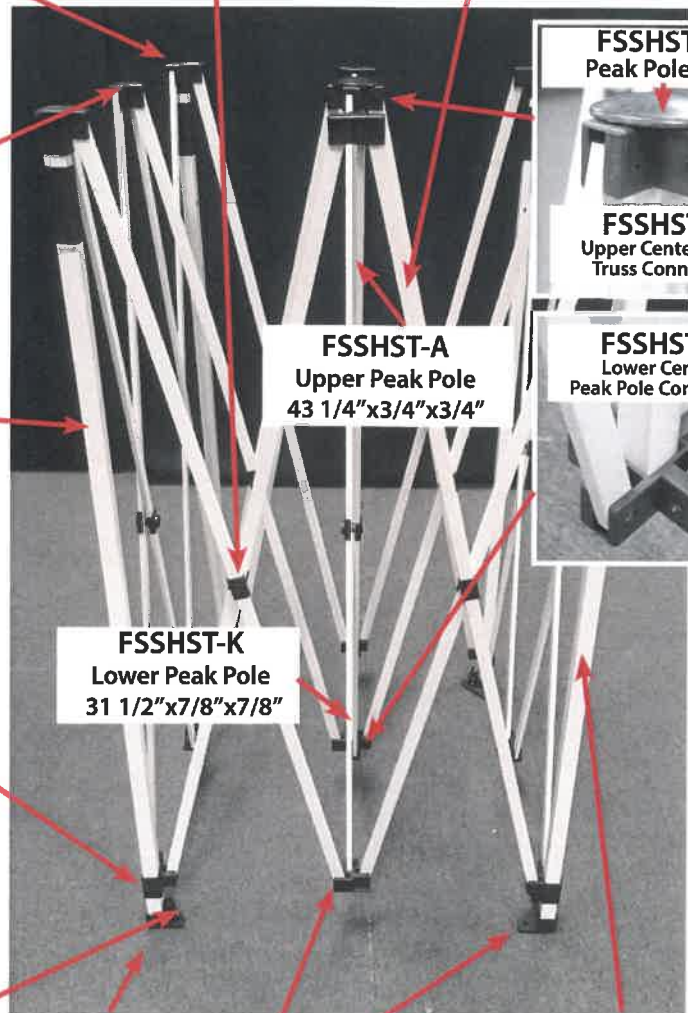

FSSHST10, 15, 20WH Festival 10, 15, 20 Instant

Top View

Bottom View

FSNBWB
Truss Block, Bolt,
Nut & 2 Washers

FSSHST-P
Perimeter & Center Truss Bar
56 5/8"x7/8"x3/8"

FSSHST-PY-H
Corner Leg Cap

FSSHST-PY-U
Center Leg Cap (10x20 Only)

FSSHST-PY-E
Truss Connector

FSSHST-B
Upper Leg
59 7/8"x1 1/8"x1 1/8"

FSSHST-PY-F
Leg Slider

FSSHST-PY-R
Center Leg Slider (10x20 Only)

FSSHST-PY-G
Leg Height Adjuster

FSPBOLT-PY

Bolt for Truss Bars at Leg Slider Fittings, Center Peak Fittings and Truss Connector Fittings.

FSSHST-O
Peak Pole Cap

FSSHST-L
Upper Center Peak
Truss Connector

FSSHST-J
Lower Center
Peak Pole Connector

FSSHST-A
Upper Peak Pole
43 1/4"x3/4"x3/4"

FSSHST-K
Lower Peak Pole
31 1/2"x7/8"x7/8"

FSSHST-C
Lower Leg
44 3/4"x1"x1"

FSSHST-I
Foot Pad

FSSHST-B
Upper Leg
59 7/8"x1 1/8"x1 1/8"