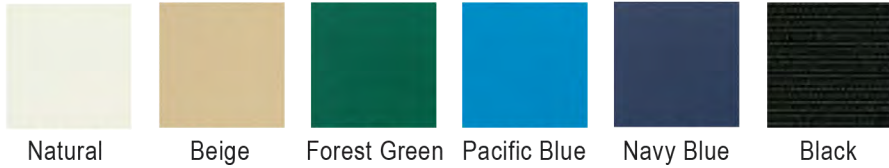

PATIO & TERRACE

- Flexible fiberglass ribs with molded nylon joints, hubs and end tips
- Anodized and powder coated finishes
- Market style canopy with single sewn-in vent
- Patio models have spun acrylic canopies
- Terrace models have furniture grade solution dyed acrylic canopies
- All models available for Quick Ship

Push Button Tilt

CANOPY COLORS

Actual colors may vary from images shown.

POLE FINISHES

Size/ Shape	Patio Model #	Terrace Model #	Finish Color	Pole	Fiberglass Ribs	Lift	Height	Weight	Accessory
7 1/2' Hex	7HCRW	7TCRW	White	Two piece, 1 1/2" diam. aluminum, .065 thickness	(6) 3/8" diam.	Crank	90"	15 lbs	Push Button Tilt
	7HCRCB	7TRCB	Champ. Bronze						
7 1/2' Hex	7HCRW-T	7TCRW-T	White		(6) 3/8" diam.	Crank	90"	15 lbs	Push Button Tilt
	7HCRCB-T	7TCRCB-T	Champ. Bronze						
7 1/2' Hex	7HPUCB	7TPUCB	Champ. Bronze		(6) 3/8" diam.	Push Up	90"	15 lbs	
	7HPUA	7TPUA	Bright Aluminum						
9' Oct	9HCRW	9TCRW	White	(8) 3/8" diam.	Crank	96"	17 lbs		
	9HCRCB	9TCRCB	Champ. Bronze						
9' Oct	9HCRW-T	9TCRW-T	White	(8) 3/8" diam	Crank	96"	17 lbs	Push Button Tilt	
	9HCRCB-T	9TCRCB-T	Champ. Bronze						
9' Oct	9HPUCB	9TPUCB	Champ. Bronze	(8) 3/8" diam	Push Up	96"	17 lbs		