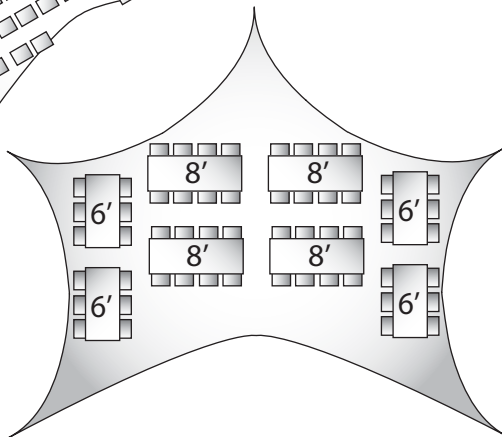

STARSTAGE 550

Standing at 21' high, the StarStage 550 canopy is a band-shell design, excellent for audience viewing and quality acoustics. This tent gives you 550 square feet of completely covered space. The StarShade 550 requires a 55 foot diameter set-up area and folds down into 3 carry bags, which fit into the trunk of most standard vehicles. The unique design of the StarStage has four elegant arches that rise to 7'6" and the front opens at 11'4" to offer a wide viewing area.

HARDWARE

- High strength aluminum pole with built in jack
- Minimal assembly
- Two people set up in 40-60 minutes
- For indoor and outdoor use
- Bag, spikes & stake puller included

DIGITAL PRINTING

Full digital printing for your canopy. Your organization can now print photographs, oversized images, multiple color logos or whatever else you can imagine across every square inch of your tent.

STARSTAGE 550

SEATING CHARTS

Seating with Chairs Only
(Suggested capacity - 90)

Seating with 6' & 8' Table
(Suggested capacity - 56)

PACKAGE INCLUDES

Qty	Item
3	50.25" Aluminum Poles
1	50.25" Telescoping Pole with Crank Assembly
1	13.5" Aluminum Pole with Dome Cap
1	500x500 Denier Polyester Oxford Top
3	Carry Bags
7	Steel Spikes
1	Center Pole Plate
2	Measuring Cable
1	Stake Puller
1	Assist Bar