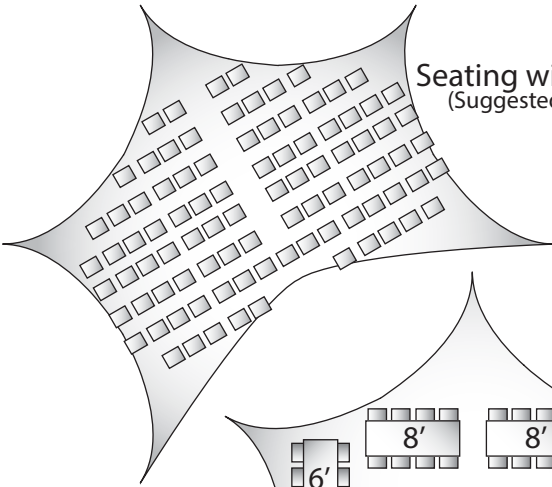

STARSTAGE 550

Standing at 21' high, the StarStage 550 canopy is a band-shell design, excellent for audience viewing and quality acoustics. This tent gives you 550 square feet of completely covered space. The StarShade 550 requires a 55 foot diameter set-up area and folds down into 3 carry bags, which fit into the trunk of most standard vehicles. The unique design of the StarStage has four elegant arches that rise to 7'6" and the front opens at 11'4" to offer a wide viewing area.

HARDWARE

- High strength aluminum pole with built in jack
- Minimal assembly
- Two people set up in 40-60 minutes
- For indoor and outdoor use
- Bag, spikes & stake puller included

DIGITAL PRINTING

Full digital printing for your canopy. Your organization can now print photographs, oversized images, multiple color logos or whatever else you can imagine across every square inch of your tent.

STARSTAGE 550

SEATING CHARTS

Seating with Chairs Only
(Suggested capacity - 90)

Seating with 6' & 8' Table
(Suggested capacity - 56)

PACKAGE INCLUDES

Qty	Item
3	50.25" Aluminum Poles
1	50.25" Telescoping Pole with Crank Assembly
1	13.5" Aluminum Pole with Dome Cap
1	500x500 Denier Polyester Oxford Top
3	Carry Bags
7	Steel Spikes
1	Center Pole Plate
2	Measuring Cable
1	Stake Puller
1	Assist Bar

SHIPPING WEIGHTS & SIZES

Item	Weight	Shipping Box Size
Poles	82 lbs.	12" x 12" x 58"
Top	71 lbs.	30" x 22" x 22"
Hardware	50 lbs.	8" x 8" x 43"

* All Measurements are approximate

WARRANTY

Lifetime manufacture's defect warranty on pole
1-year manufacture's defect warranty on tops