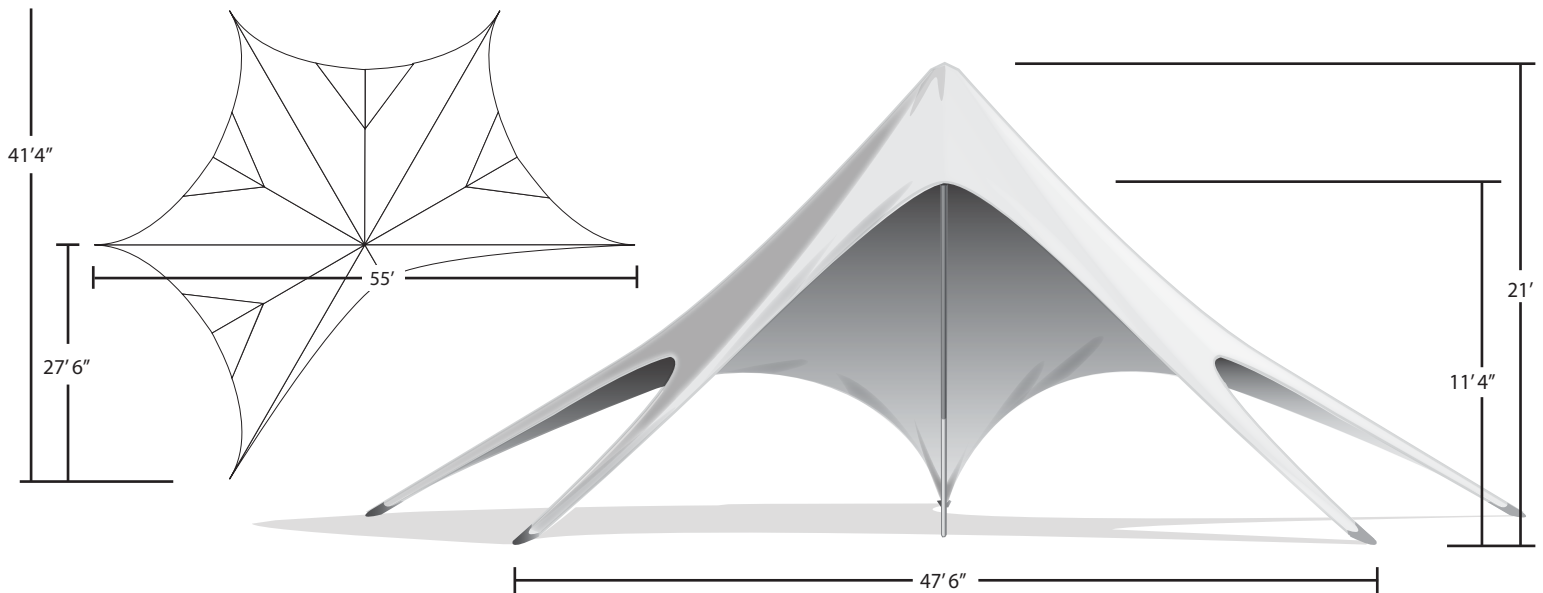

STARSTAGE 550

Standing at 21' high, the StarStage 550 canopy is a band-shell design, excellent for audience viewing and quality acoustics. This tent gives you 550 square feet of completely covered space. The StarShade 550 requires a 55 foot diameter set-up area and folds down into 3 carry bags, which fit into the trunk of most standard vehicles. The unique design of the StarStage has four elegant arches that rise to 7'6" and the front opens at 11'4" to offer a wide viewing area.

HARDWARE

- High strength aluminum pole with built in jack
- Minimal assembly
- Two people set up in 40-60 minutes
- For indoor and outdoor use
- Bag, spikes & stake puller included

DIGITAL PRINTING

Full digital printing for your canopy. Your organization can now print photographs, oversized images, multiple color logos or whatever else you can imagine across every square inch of your tent.

STARSTAGE 550

SEATING CHARTS

Seating with Chairs Only
(Suggested capacity - 90)

Seating with 6' & 8' Table
(Suggested capacity - 56)

PACKAGE INCLUDES

Qty	Item
3	50.25" Aluminum Poles
1	50.25" Telescoping Pole with Crank Assembly
1	13.5" Aluminum Pole with Dome Cap
1	500x500 Denier Polyester Oxford Top
3	Carry Bags
7	Steel Spikes
1	Center Pole Plate
2	Measuring Cable
1	Stake Puller
1	Assist Bar

SHIPPING WEIGHTS & SIZES

Item	Weight	Shipping Box Size
Poles	82 lbs.	12" x 12" x 58"
Top	71 lbs.	30" x 22" x 22"
Hardware	50 lbs.	8" x 8" x 43"

* All Measurements are approximate

WARRANTY

Lifetime manufacture's defect warranty on pole
1-year manufacture's defect warranty on tops