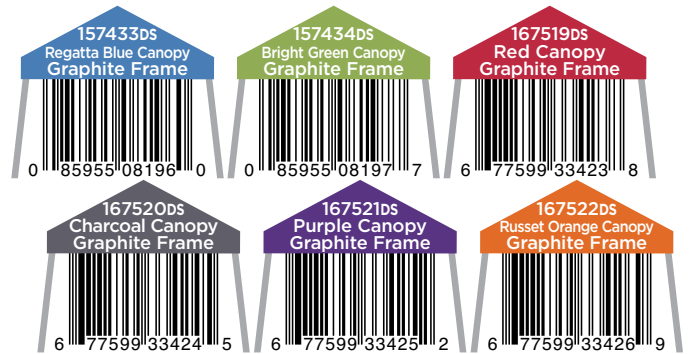

7 x 7 ft. (2.1 x 2.1m) Canopy 36 sq.ft. (3.3 sq.m) of Shade

Compact, Convenient and Portable

- 6 x 6 ft. (1.8 x 1.8m) Canopy Top
- 7 x 7 ft. (2.1 x 2.1m) Slant Leg Base
- Integrated Half Wall
- Shades 3 to 4 People

- Rigid 9.5 x 17mm patented overlapping eave construction.
- Ultra-light 3-piece aluminum telescoping leg design for compact storage.
- Easy-to-use pull-pin sliders and push-button leg extenders.

- Hardened rivet assembly
- Integrated half wall for added sun protection.
- 190T polyester top with Aluminex™ 99% UV protection.
- Lightweight, compact and portable.
- Micro-Glide PTFE (Teflon) bearings.

Box dimensions:

27.6 x 7.3 x 7.2 in.
70.1 x 18.5 x 18.25 cm