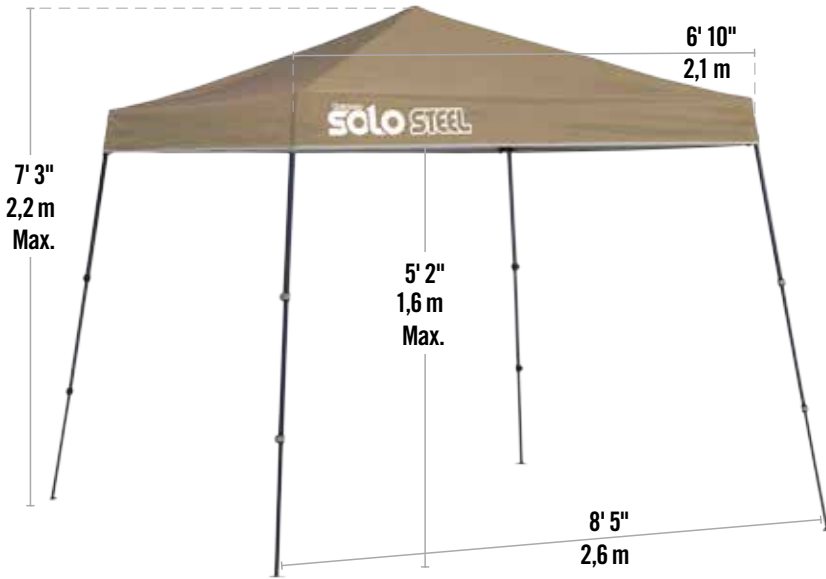

QUIKSHADE™  
**SOLO**  
**STEEL**

**SOLO50:**  
**9 x 9 ft. (2.7 x 2.7m) Canopy**  
**50 sq.ft. (4.6 sq.m) of Shade**

*Top Quality Materials and Construction*

- 7 x 7 ft. (2.1 x 2.1m) Canopy Top
- 9 x 9 ft. (2.7 x 2.7m) Slant Leg Base
- Infinite Height Positions
- Shades up to 4 People

- Quick and easy one-person set-up.
- Patented overlapping eave construction.
- Extra-strong steel trapeziodial legs.
- 3-piece telescoping legs provide infinite height adjustments.
- Intuitive cam lock levers for ease of use.

- 150D polyester top with 300D ripstop thread and Aluminex™ 99% UV protection.
- Nylon feet for stability & floor protection.
- Micro-Glide PTFE (Teflon) bearings.
- 4 ground stakes and guy lines included.

**Box dimensions:**  
 35.4 x 7.9 x 7.5 in.  
 90 x 20 x 19 cm