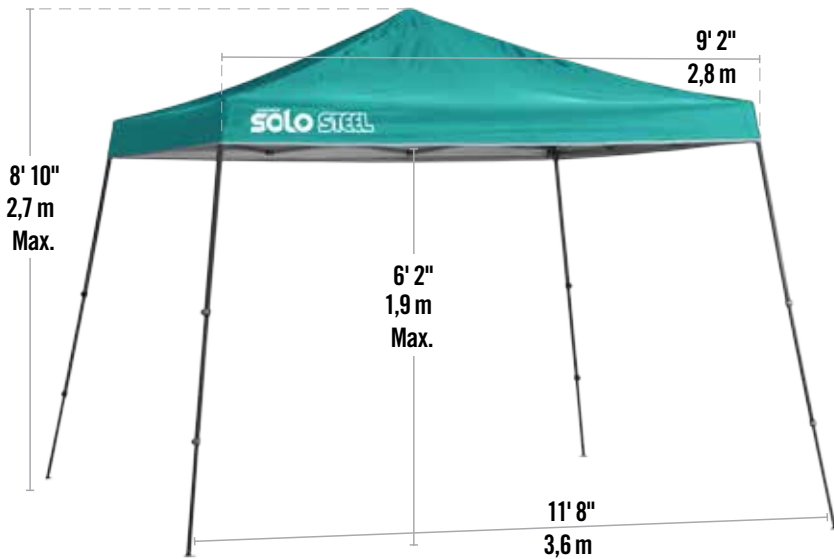

QUIKSHADE™
SOLO
STEEL

SOLO90:
 11 x 11 ft. (3.4 x 3.4m) Canopy
 90 sq.ft. (8.4 sq.m) of Shade

Top Quality Materials and Construction

- 9.5 x 9.5 ft. (2.9 x 2.9 m) Canopy Top
- 11 x 11 ft. (3.4 x 3.4 m) Slant Leg Base
- Infinite Height Positions
- Shades up to 8 People

- Quick and easy one-person set-up.
- Patented overlapping eave construction.
- Extra-strong steel trapeziodial legs.
- 3-piece telescoping legs provide infinite height adjustments.
- Intuitive cam lock levers for ease of use.

- 150D polyester top with 300D ripstop thread and Aluminex™ 99% UV protection.
- Nylon feet for stability & floor protection.
- Micro-Glide PTFE (Teflon) bearings.
- 4 ground stakes and guy lines included.

Box dimensions:
 45.7 x 8.7 x 7.9 in.
 116 x 21 x 20 cm