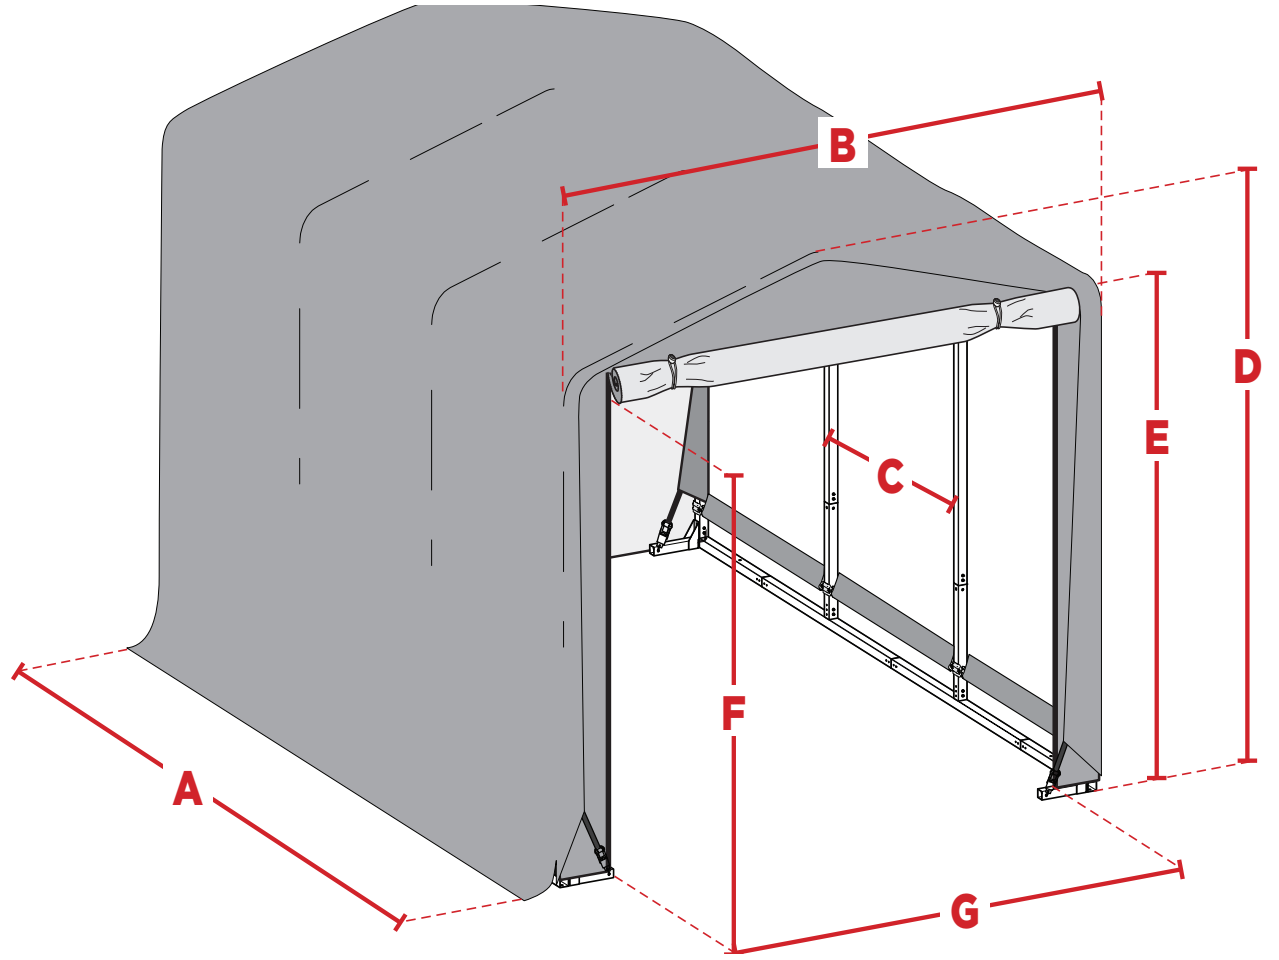

# 10 ft. Wide, 8 & 10 ft. High

- A. FRAME LENGTH**  
(OUTSIDE TUBE TO OUTSIDE TUBE)
- B. FRAME WIDTH**  
(OUTSIDE TUBE TO OUTSIDE TUBE)
- C. FRAME RIB SPACING**  
(TUBE CENTER TO TUBE CENTER)
- D. OVERALL PEAK HEIGHT**
- E. FRAME EAVE HEIGHT**
- F. DOOR OPENING HEIGHT**
- G. DOOR OPENING WIDTH**