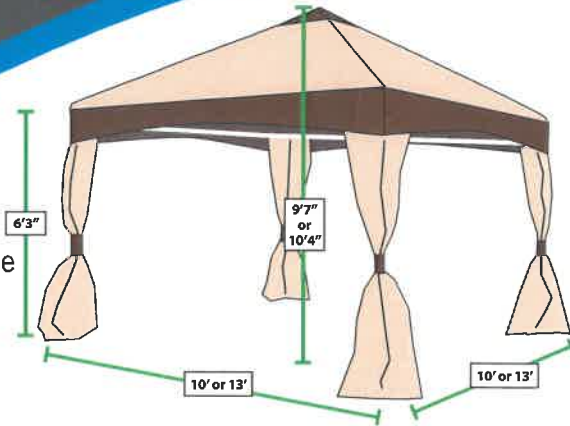

# GP1010 10'x10' Garden Party Canopy GP1313 13'x13'

The Garden Party™ is great for that extra space on a patio or yard to entertain. Fresh new modern redesign with a new color palette adds more appeal to this popular backyard canopy. Color choices: Caramel Creme, Olive Branch and Stone Garden.

- 4 Leg A-Frame
- 1<sup>3</sup>/<sub>8</sub>" White Powder Coated Steel Frame
- (W) 10' x (L) 10' x (SH) 6'3" x (CH) 9'7"
- (W) 13' x (L) 13' x (SH) 6'3" x (CH) 10'4"
- Weight: 10x10: 74 Lbs. / 13x13: 89 Lbs.
- Cover: 300D Polyester w/ Bug Screen Walls
- CPAI84 Fire Retardant