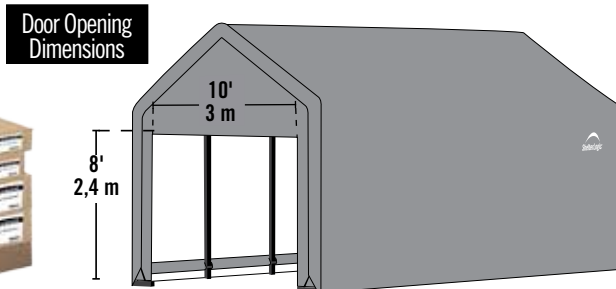

Package Includes

- Steel Frame
- One-Piece Fitted Cover
- (2) Double Zippered Door Panels
- Steel Foot Plates
- (12) Easy Hook Anchors
- (8) Ratchet Tite™ Ratchets
- (2) Roll-Up Door Kits
- Easy Step-by-Step Instructions

Packaging Details

| | |
|--|--|
| Container Qty. | 48 |
| Total Weight | 634 lbs. / 287,6 kg |
| Total Box and Pallet Dimensions | 83.1 x 23.8 x 27.4 in. 211 x 60,5 x 69,6 cm |

EASY DROP SHIP PALLET PACK
Pre Palletized 4 Box Unit

| | | | | | |
|---------------|----------------|--------------|----------------|---------------|----------------|
| Length | 25 ft 7,6 m | Width | 12 ft 3,7 m | Height | 11 ft 3,4 m |
|---------------|----------------|--------------|----------------|---------------|----------------|